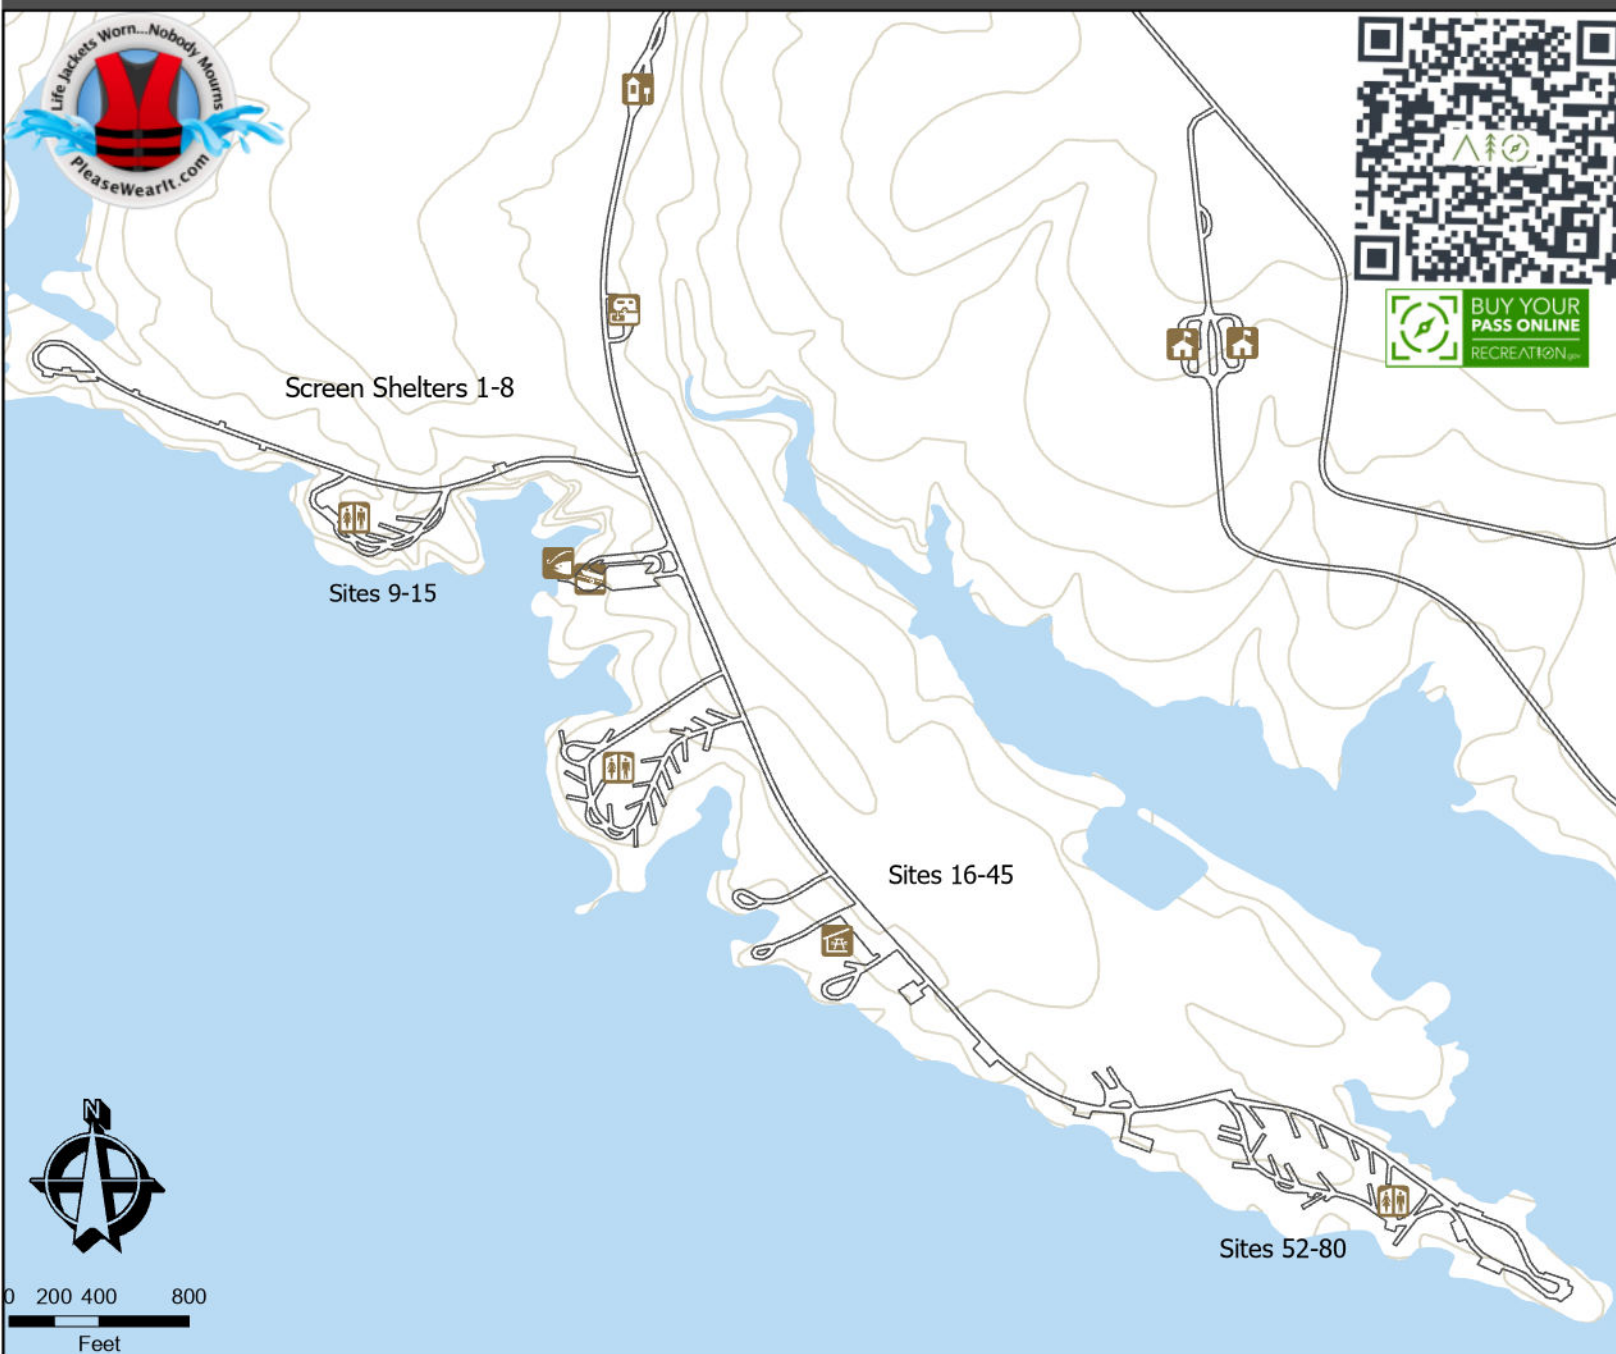

## Waco Lake

U.S. ARMY

### LEGEND

- Dump Station
- Restroom
- Group Pavilion
- Fishing Dock
- Boat Ramp
- Gatehouse

Park Hours: Open 6:00 AM  
Close 10:00 PM

Campsites:  
50 Amp Full Hook-up: 9-15, 53-80  
50 Amp & Water: 16-36

### LEGEND

- Dump Station
- Restroom
- Group Pavilion
- Fishing Dock
- Boat Ramp

Park Hours: Open 6:00 AM  
Close 10:00 PM

Campsites:  
50 Amp Full Hook-up: 9-15, 53-80  
50 Amp & Water: 16-36

Group Pavilion:  
50 Amp Full Hook-up: 37-42