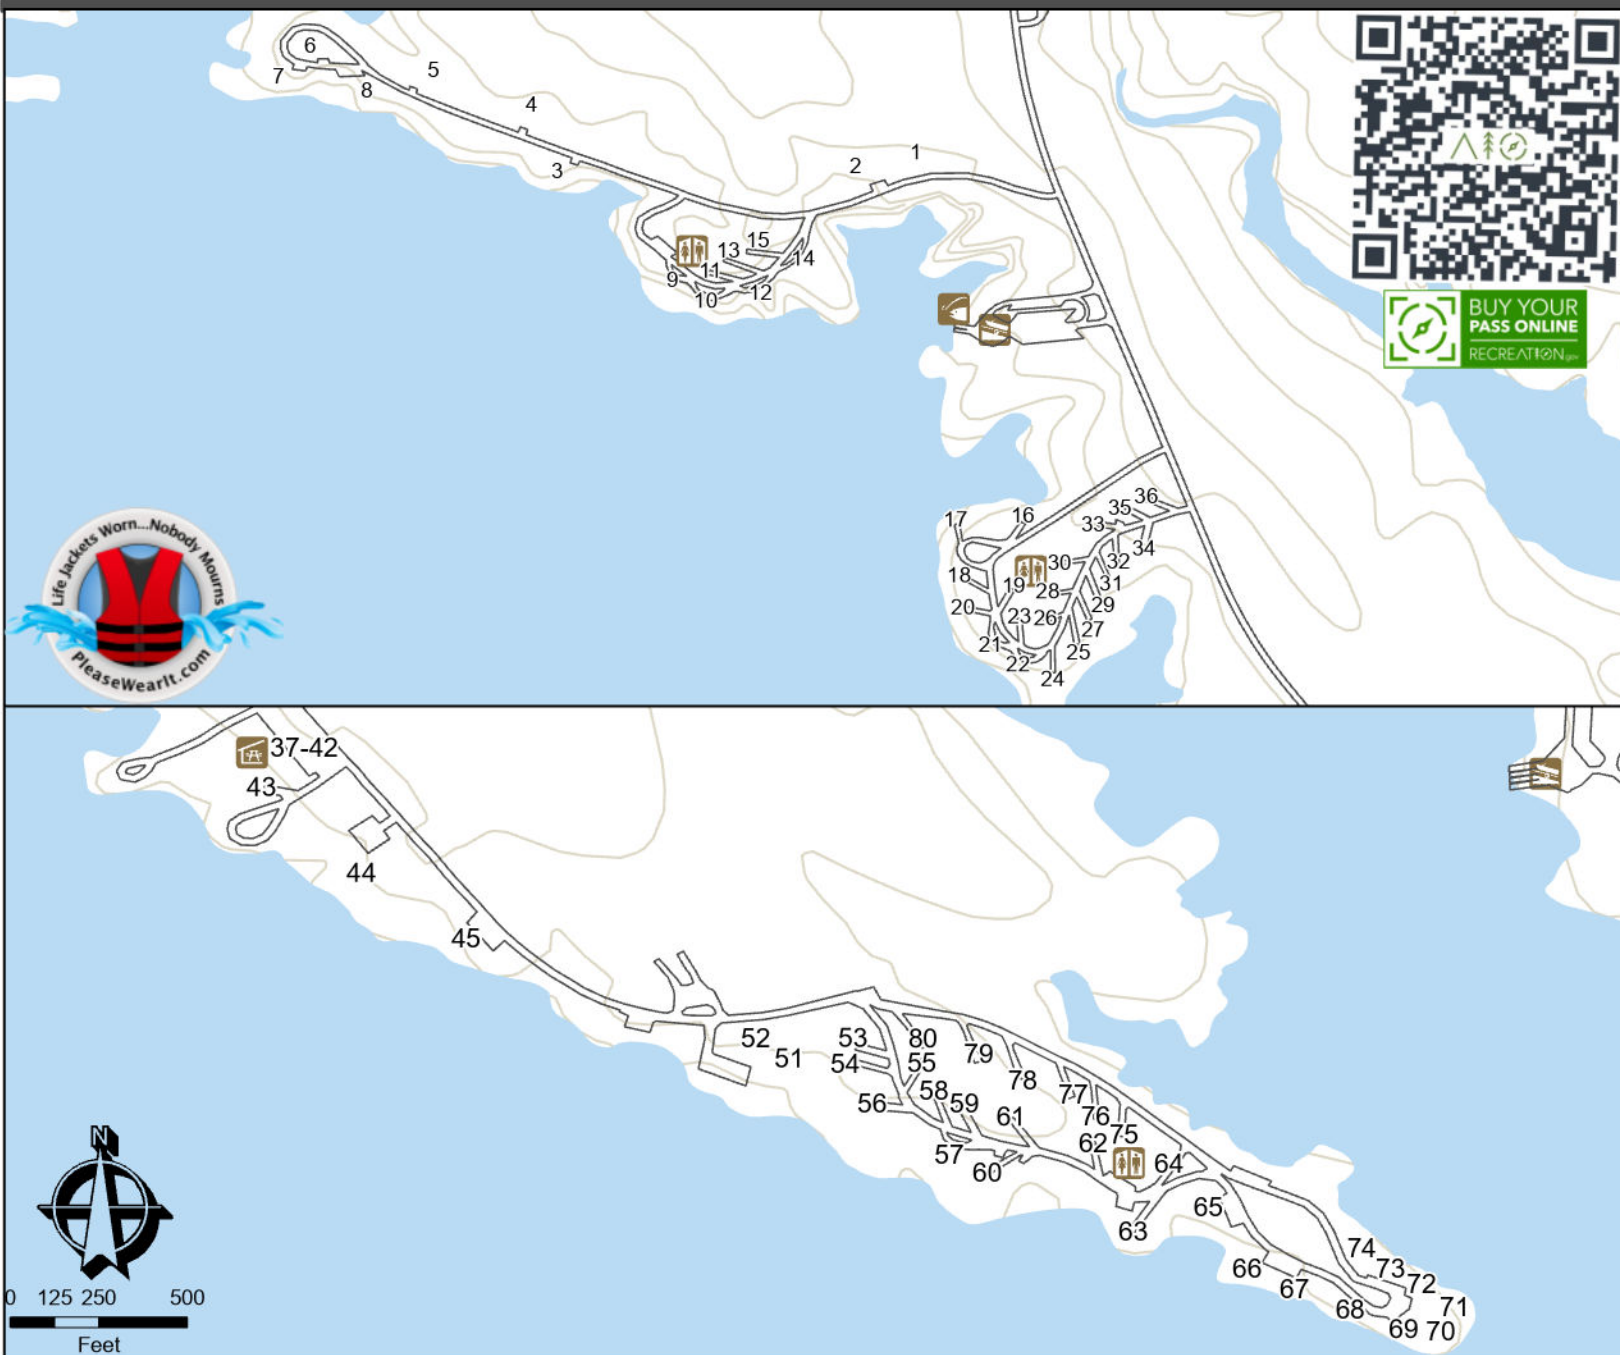

### LEGEND

- Dump Station
- Restroom
- Group Pavilion
- Fishing Dock
- Boat Ramp
- Gatehouse

Park Hours: Open 6:00 AM  
Close 10:00 PM

Campsites:  
50 Amp Full Hook-up: 9-15, 53-80  
50 Amp & Water: 16-36

# Airport Park

### LEGEND

- Dump Station
- Restroom
- Group Pavilion
- Fishing Dock
- Boat Ramp

Park Hours: Open 6:00 AM  
Close 10:00 PM

Campsites:  
50 Amp Full Hook-up: 9-15, 53-80  
50 Amp & Water: 16-36

Group Pavilion:  
50 Amp Full Hook-up: 37-42